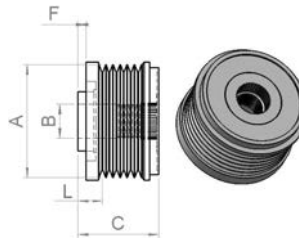

A = OD
B = Bore diameter
C = Width
F = Distance/back
L = Measurement first groove