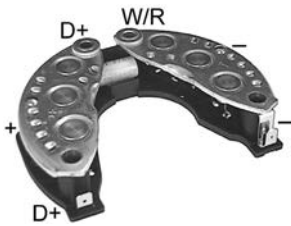

131701 Rectifier

Replacing: ubb235
35 Amp/ diode, ID 39.50, OD 115.00, Mount. dist. 85.00, Diode type HD, No./ diodes 6, Capacitor w/