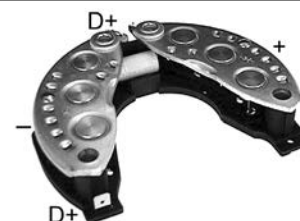

131569 Rectifier

Replacing: 71216903, 71215403, 71215103

Servicing: 71635202, 71635502, 71635702, 71635802, 71636002, 71636202, 71636302, 71636402, 71636802, 71636902, 71645002, 71650202

50 Amp/ diode, ID 37.10, OD 116.00, Mount. dist. 85.00, No./ diodes 6, Capacitor w/ 82 Ohm resistor.