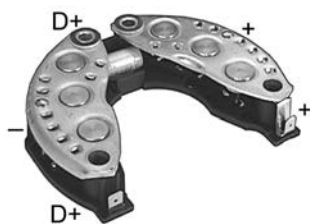

133687 Rectifier

Replacing: ubb234

50 Amp/ diode, ID 45.00, OD 116.00,
Mount. dist. 86.80, No./ diodes 6,
Capacitor w/