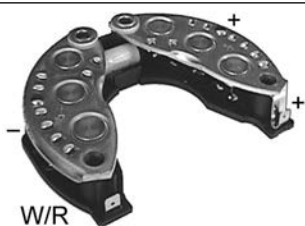

133689 Rectifier

Replacing: 71215303

Servicing: 71635102, 71635602, 71635902, 71636102, 71650002, 71650402, 71650802, 71651802, 71651902, 71652402, 71652602, 71770102

35 Amp/ diode, ID 45.00, OD 116.00, Mount. dist. 85.00, No./ diodes 6, Capacitor w/