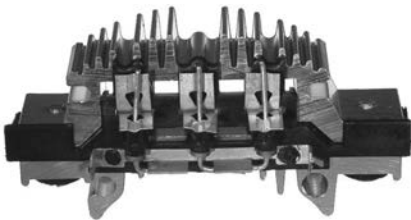

131698 Rectifier

Replacing: 592554, 501096, 501-118, 501-115, 501-114, 501-112, 501-108, 501-107, 501-102, 501-101, 501-100

Servicing: 2518032, 2518033, 2518073, 2518074, 2518099, 2541128, 2541129, 2541423, 2940020, 2940060, 2940090, 2940208, 2940275

35 Amp/ diode, B+/ threaded M6, OD 100.00, Mount. dist. 53.00, No./ diodes 6