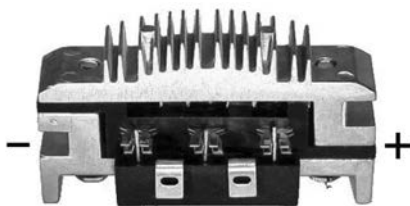

130633 Rectifier

Replacing: ubb209, ubb201

35 Amp/ diode, OD 74.00, No./ diodes 6, Capacitor w/o