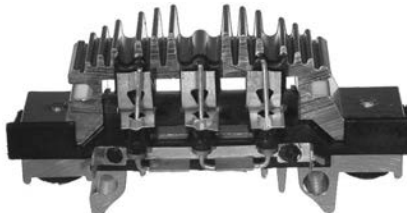

131698 Rectifier

Replacing: nb787, 592650, 592554, 2522175
Servicing: 2518057, 2565994, 2565995,
2927120, 2927550, 2929510, 2929580, 2929640,
2937130, 2937390, 2938680, 2939210, 2940275
35 Amp/ diode, B+/ threaded M6,
OD 100.00, Mount. dist. 53.00,
No./ diodes 6