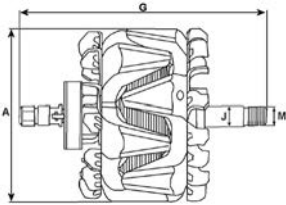

For rotors specific:

A = OD
G = Total length
J = Shaft diameter
M = Thread size

For stators specific:

A = OD
B = ID
C = Height
F = OD 2

For rectifiers specific:

A = OD
B = ID
D = B+ thread
E = B+
F = D+ thread
G = D+
J = Mounting distance