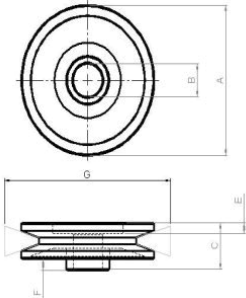

For pulleys specific:

A = OD
B = Bore diameter
C = Width
E = Depth
F = Distance/back