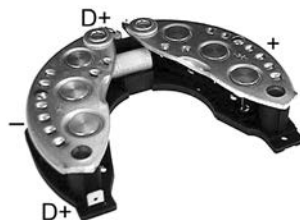

131569 Rectifier

Replacing: NC217, NC134, 592841, 592746, 592745, 105754, 105554, 103546, 102339, 101776, 101773

Servicing: 2183106, 2518058, 2541170, a13n100, a13n101, a13n102, a13n111, a13n118, A13N130, a13n135, a13n144, A13N176, a13n244
50 Amp/ diode, ID 37.10, OD 116.00, Mount. dist. 85.00, No./ diodes 6, Capacitor w/
82 Ohm resistor.