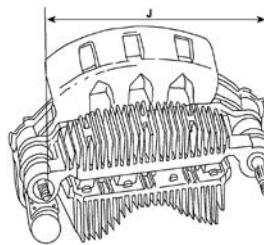

For rotors specific:

A = OD
G = Total length
J = Shaft diameter
M = Thread size

For stators specific:

A = OD
B = ID
C = Height
F = OD 2

For rectifiers specific:

A = OD
B = ID
D = B+ thread
E = B+
F = D+ thread
G = D+
J = Mounting distance