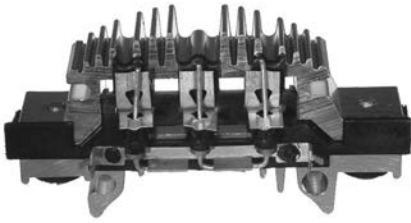

Mount. dist. 65.00, B+ type Spade,

No./ diodes 6, Capacitor w/o

131598 Rectifier

Replacing: ubj106

35 Amp/ diode, B+ threaded M5/20.10,

ID 42.00, OD 118.00,

Mount. dist. 100.00, B+ type Screw,

No./ diodes 6, Capacitor w/o