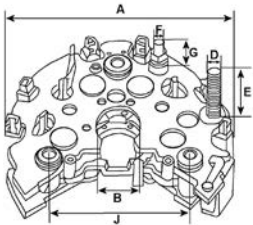

For rotors specific:

A = OD
G = Total length
J = Shaft diameter
M = Thread size

For stators specific:

A = OD
B = ID
C = Height
F = OD 2

For rectifiers specific:

A = OD
B = ID
D = B+ thread
E = B+
F = D+ thread
G = D+
J = Mounting distance