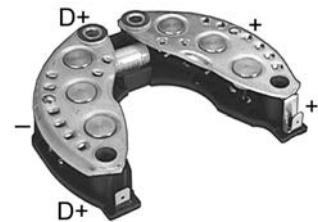

133687 Rectifier

Replacing: 101713
Servicing: A13R259, A13R266, a14n11,
a14n38, a14n71
50 Amp/ diode, ID 45.00, OD 116.00,
Mount. dist. 86.80, No./ diodes 6,
Capacitor w/