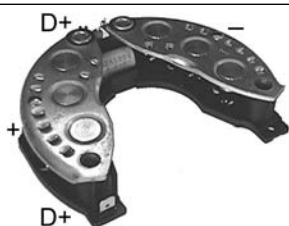

133741 Rectifier

Replacing: 597249, 592747, 592742, 592741, 2518407, 105814, 105813

Servicing: 2541171, a13n167, A13N177, A13N80, a13n95, a14n16

35 Amp/ diode, ID 41.00, OD 115.00, Mount. dist. 85.00, Diode type HD, No./ diodes 6, Capacitor w/o 82 Ohm resistor.