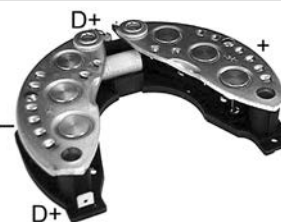

Mount. dist. 53.00,

No./ diodes 6, Capacitor w/o

131568 Rectifier

Replacing: ubb236

50 Amp/ diode, ID 46.00, OD 116.00,

Mount. dist. 85.00, No./ diodes 6,

Capacitor w/o

w/ terminal W.