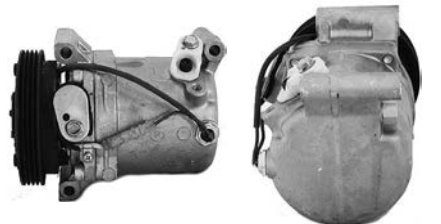

240927 Compressor

Replacing: SS-10LK10
Servicing: Suzuki
12 V, Type SP, Grooves 4,
Oil type PAG 46, Oil capacity 100 ml.,
Refrigerant R134a
A: 110.00 B1: 35.00
B2: 24.00 C: 170.00 mm