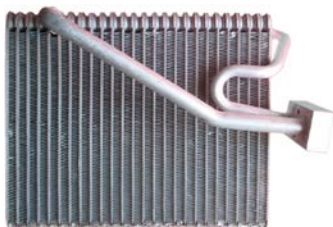

260599 Evaporator

Replacing: 5011079AC
Servicing: Chrysler