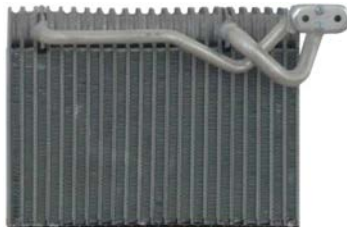

NEW PRODUCT
www.hc-cargo.com

260660 Evaporator
Replacing: 6450QQ
Servicing: Citroen, Peugeot

260661 Evaporator
Replacing: 6450JT
Servicing: Peugeot
Expansion valve w/o
A: 281.00 B: 204.00 C: 73.00 mm