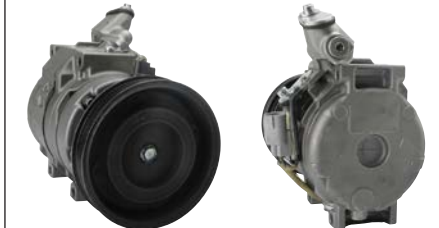

**240923 Compressor**

Replacing: 447220-3244, 447220-3243,  
447220-3240, 447170-5790

Servicing: Toyota

12 V, Type SP, Grooves 5,

Oil type PAG 46, Oil capacity 200 ml.,

Refrigerant R134a

A: 120.00 B1: 104.00