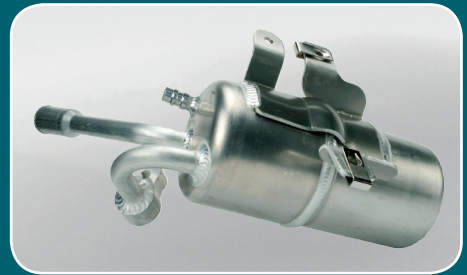

# A/C COMPONENTS & UNIVERSAL PARTS

2013/2014

For your nearest  
HC-CARGO dealer  
and full program  
overview visit  
[www.hc-cargo.com](http://www.hc-cargo.com)

HC-CARGO A/C catalogue contains a wide range of complete compressor units and components like dryers, condensers, evaporators and expansion valves for air conditioning systems, mainly for passenger cars. All units are sold outright. The catalogue is divided into two sections: AC components and Universal Parts. The catalogue contains application lists and pictures of each HC-CARGO part number.