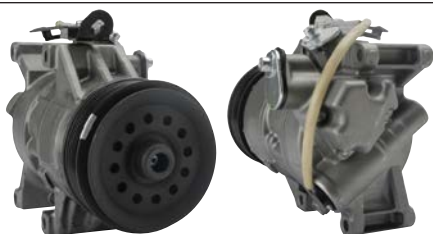

240882 Compressor

Replacing: 447220-9739

Servicing: Toyota

12 V, Type SP, Grooves 6,
Oil type PAG 46, Oil capacity 110 ml.,
Refrigerant R134a

A: 100.00 B1: 61.00

B2: 80.00 C: 217.00 mm