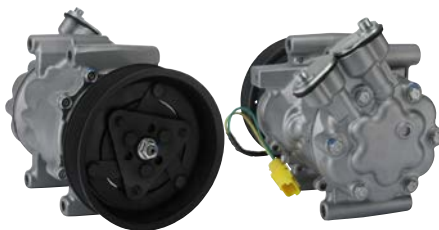

240933 Compressor

Replacing: SD6V12-1904, SD6V12-1446

Servicing: Nissan, Renault

12 V, Type SP, Grooves 7,

Oil type PAG 46, Oil capacity 135 ml.,

Refrigerant R134a

A: 125.00 B1: 75.00

B2: 53.50 C: 210.00 mm