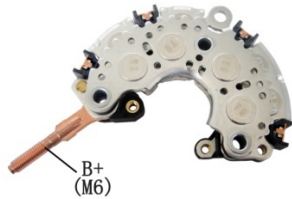

28V 30A

R03-1561

8-30A 90mm
B+ M6x43.5mm

R03-171P-1

8-35A 103mm
B+ M6x51mm

NPD10004L

8-35A 103mm
B+ M6x51mm

R03-171AP