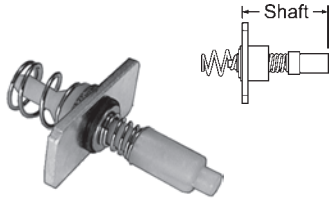

Industrial Packages - Starter Parts

Repl. MAG. MARELLI

Solenoid Contacts

B132246 Std pkg 100
Servicing 855 300 10, 855 303 30
Plate 32 x 15 x 2.5 mm
Shaft 30.2 mm
Moving contact

JS13/0 Std pkg 100
12 V.
7 x 16 x 20 mm

JS22 Std pkg 100
12 V.
6 x 13 x 17.5 mm

Brushes

JS5 Std pkg 100
12 V.
6 x 16 x 17 mm

JS16 Std pkg 100
12 V.
8 x 17 x 19 mm